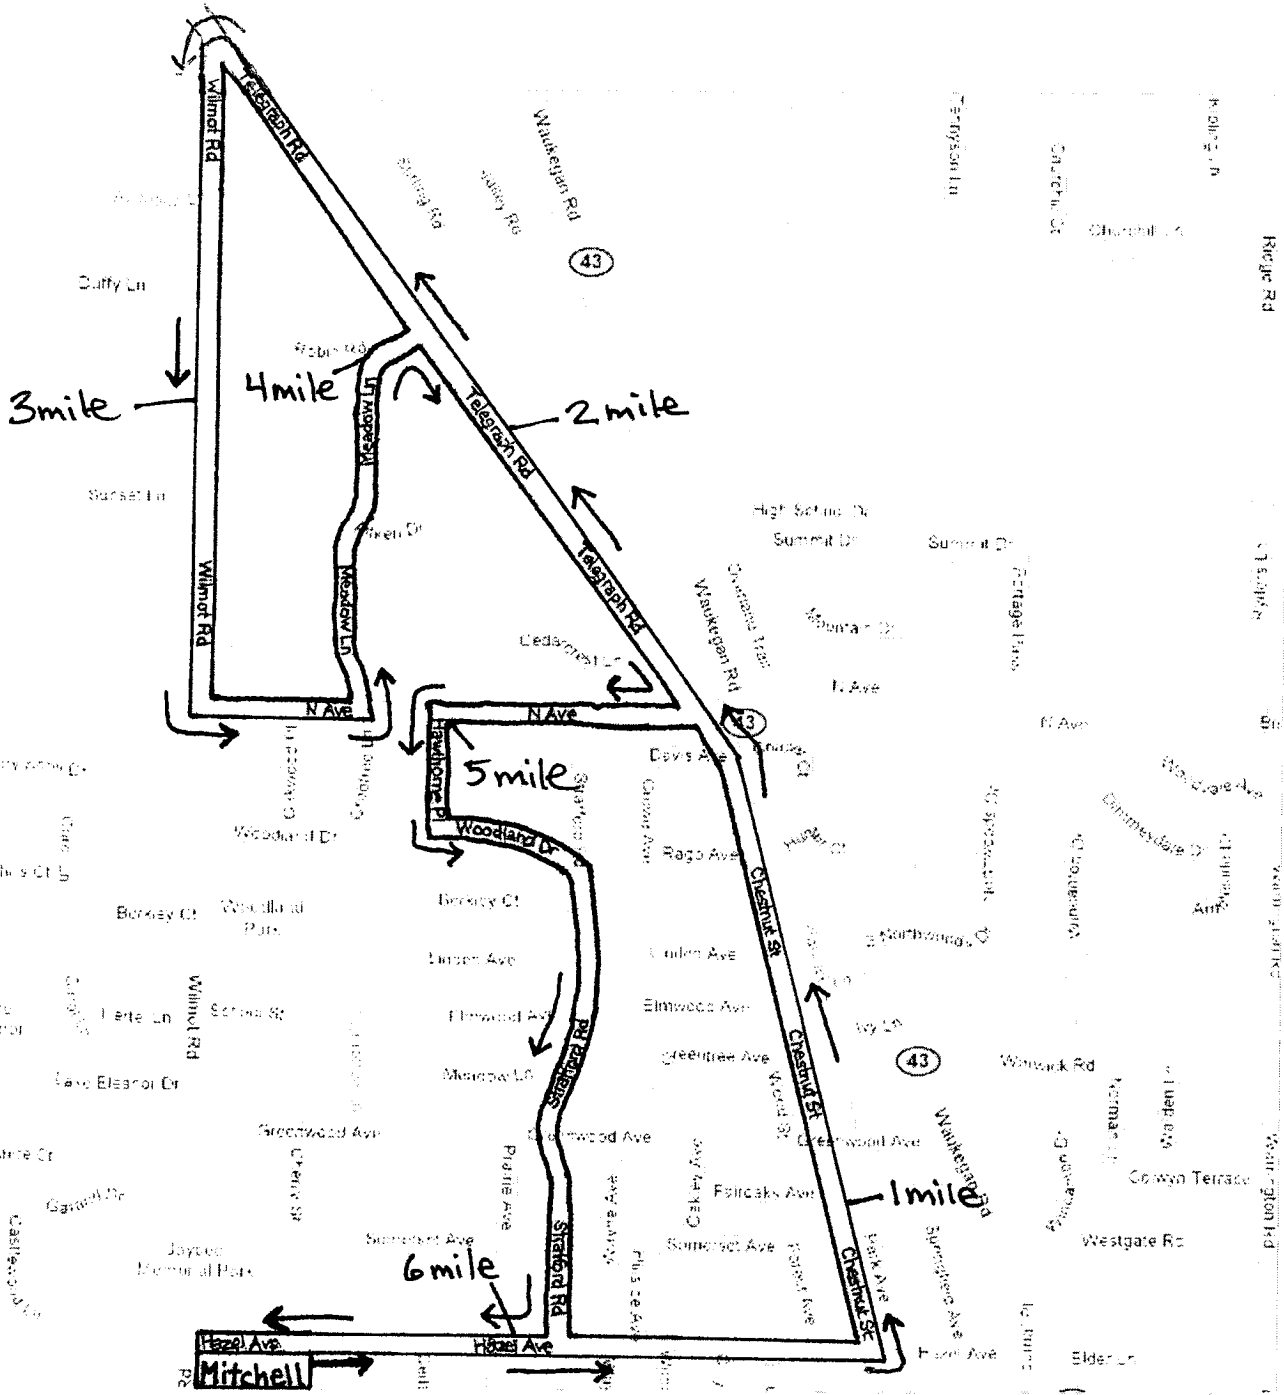

DEER DASH - 10K

Start/End

Mitchell Pool
 951 Wilmot Road
 Deerfield, IL 60015

*Please note: Wilmot Rd. is scheduled to be under construction on race day.